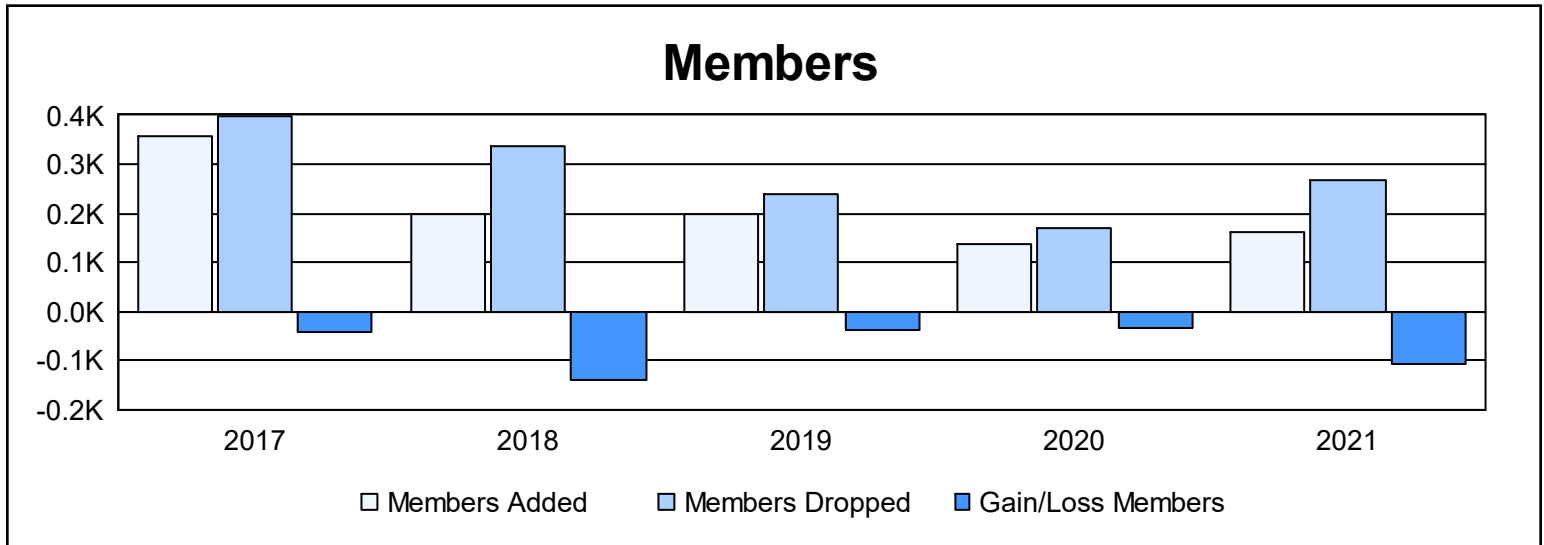

Year	New Clubs	Dropped Clubs	Gain/ Loss Clubs	New Members	Charter Members	Reinstate Members	Transfer Members	Total Member Added	Total Members Dropped	Gain/ Loss Members
2016-2017	4	1	3	207	93	35	21	356	398	-42
2017-2018	0	4	-4	176	2	13	8	199	337	-138
2018-2019	0	0	0	176	7	15	1	199	237	-38
2019-2020	0	2	-2	125	0	4	9	138	170	-32
2020-2021	0	3	-3	142	1	14	3	160	268	-108
<b>Average</b>	<b>1</b>	<b>2</b>	<b>-1</b>	<b>165</b>	<b>21</b>	<b>16</b>	<b>8</b>	<b>210</b>	<b>282</b>	<b>-72</b>

### Membership Composition June 2021 Cumulative