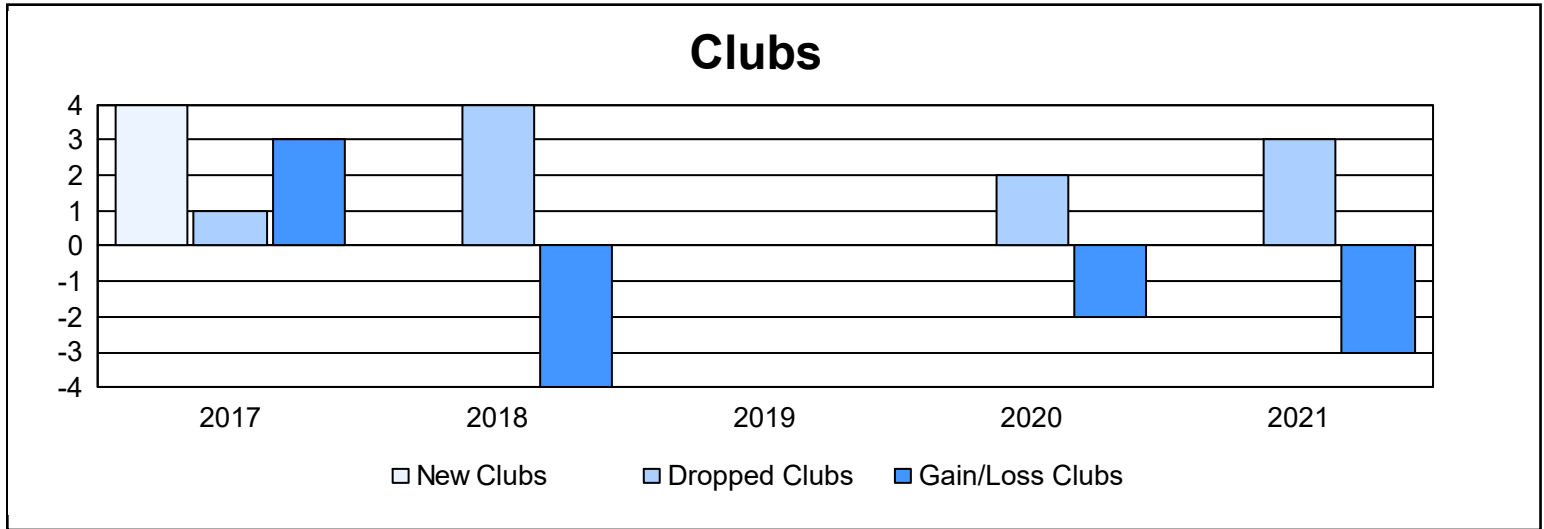

Year	New Clubs	Dropped Clubs	Gain/ Loss Clubs	New Members	Charter Members	Reinstate Members	Transfer Members	Total Member Added	Total Members Dropped	Gain/ Loss Members
2016-2017	4	1	3	207	93	35	21	356	398	-42
2017-2018	0	4	-4	176	2	13	8	199	337	-138
2018-2019	0	0	0	176	7	15	1	199	237	-38
2019-2020	0	2	-2	125	0	4	9	138	170	-32
2020-2021	0	3	-3	142	1	14	3	160	268	-108
<b>Average</b>	<b>1</b>	<b>2</b>	<b>-1</b>	<b>165</b>	<b>21</b>	<b>16</b>	<b>8</b>	<b>210</b>	<b>282</b>	<b>-72</b>

### Membership Composition June 2021 Cumulative